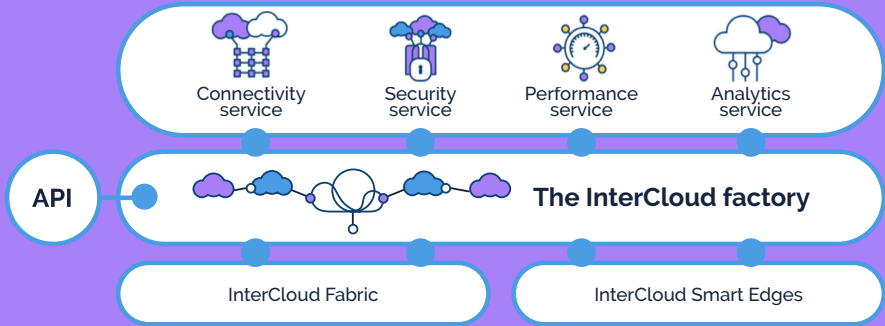

Interconnect as-a-Service

InterCloud is the Software-Defined Cloud Interconnect (SDCI) provider delivering a secure, end-to-end managed service.

Our API-first platform simplifies and accelerates customers' network operations, offering enhanced performance and visibility..

InterCloud Autonomi natively offers usage-driven, granular traffic segmentation to make cloud networking an integral part of applications that can be easily monitored, controlled and optimized.

Microsoft Azure Connector, an InterCloud on-the-shelf-product, provides with::

- >> Layer 3 connectivity: InterCloud Microsoft Azure Connector uses the industry-standard, dynamic routing protocol (BGP) to exchange routes and provide dynamic routing between Microsoft and the customer.
- >> SLA: InterCloud manages end-to-end connectivity to Microsoft Azure with strong performance commitments to KPIs (such as latency, jitter and packet loss).
- >> Seamless scalability across the globe.